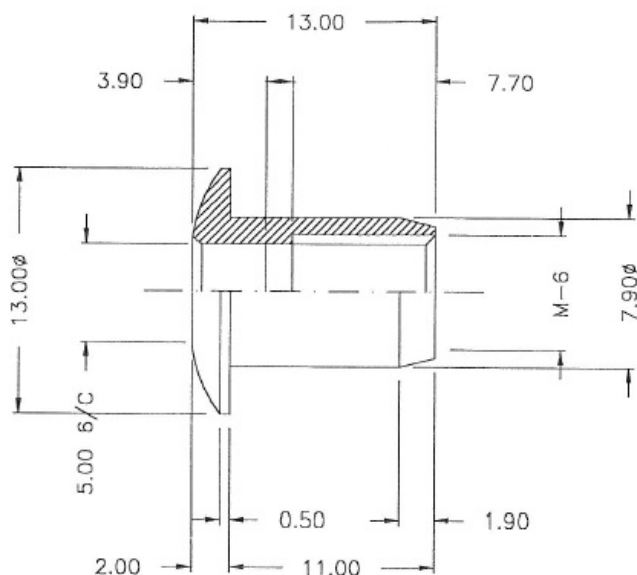

PRODUCT SHEET

Description:

Combifix Head No. 1015, 5mm Hex, M6, Dome Head, Brass Nat.

Item number:

12.09.250-2

Units	Box	Carton	HS Code	Barcode
Pcs.		4000	7415390000	 5704866025447

SISO A/S

Mileparken 11
DK-2740 Skovlunde
Denmark
VAT: DK 24786013